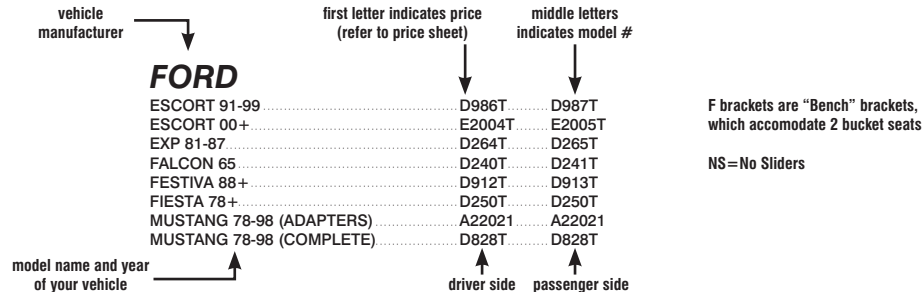

CORBEAU®

seats for street, race, and offroad

Custom Bracket Guide

- Universal Seat Brackets:** These brackets are to be used when custom brackets are unavailable. We have universal brackets that sit at either 2" (C22003) or 3"-6" (C22005) high. Can only mount to a flat floor pan.
- Sliders:** All brackets come with single locking sliders, except brackets starting with A or ending in NS.
- Baja Adapters:** Baja Adapters (A22002F) are required for Baja Low Back, SS, Ultra and XP seats being mounted on Corbeau Brackets. Not required for the Baja JP, RS or XRS.
- Double Locking Sliders:** Double locking sliders are \$45.00 if ordered by themselves. Brackets come standard with single locking sliders. You may upgrade to Double Locking Sliders for \$20.00 per bracket.
- Aluminum Side Mounts:** Side Mounts (G22099) allow you to hard mount your seat for race use. For use with the Corbeau Forza Sport, FX1, Pro and Sprint seats.